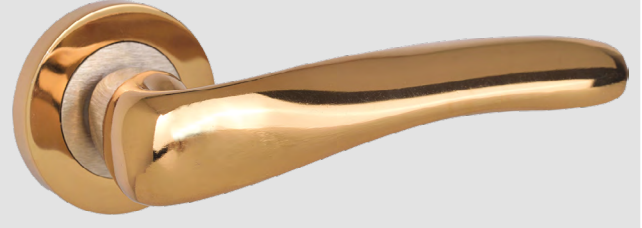

► ALBİRİFIN SATEN