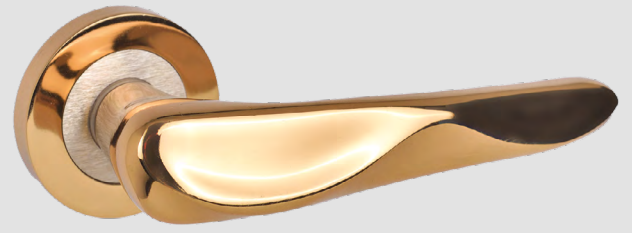

► ALBİRİFİN SATEN