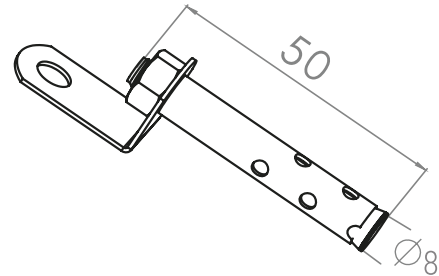

ASMA TAVAN DÜBELİ SUSPENDED ANCHOR

Türkiye

Kod Code	Boyutlar Dimension	Kutu Miktarı Pack Quantity	Koli Miktarı Carton Quantity	Fiyat(Adet) Price(Pcs.)
ATD650	M6X50	125 Adet/Pcs.	1000 Adet/Pcs.	5,60₺