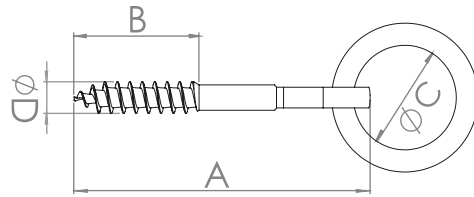

HALKALI VİDALAR

RING SCREWS

Türkiye

KOD	A	B	C	D
BA916	62	37	30	6
BA918	70	50	32	8
BA9110	95	50	35	10

Kod Code	Cins Kind	Kutu Miktarı Pack Quantity	Koli Miktarı Carton Quantity	Fiyat(Adet) Price(Pcs.)
BA916	M6	60 Adet/Pcs.	480 Adet/Pcs.	18,00₺
BA918	M8	60 Adet/Pcs.	480 Adet/Pcs.	23,00₺
BA9110	M10	35 Adet/Pcs.	280 Adet/Pcs.	32,00₺