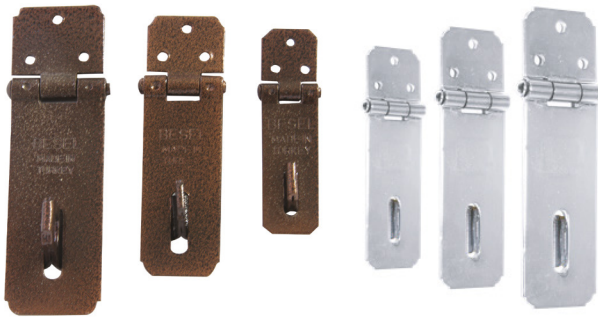

LÜKS SANDIK ASKISI KROM KAPLAMA & BAKIR BOYALI LUX HASPS COPPER COATED AND CHROME PLATING

Türkiye

KOD	A	B	C	ØD	Sac Kalınlığı Thickness
BA11025	57	21	21	6,5	1.50mm
BA11030	75	24	30	10,5	1.50mm
BA11035	90	29	35	10,5	2.00mm

Kod Code	No No	Renk Color	Kutu Miktarı Pack Quantity	Koli Miktarı Carton Quantity	Fiyat(Adet) Price(Pcs.)
BA11025K	25	Krom Kaplama/Chrome Plating	24 Adet/Pcs.	576 Adet/Pcs.	38,00₺
BA11030K	30	Krom Kaplama/Chrome Plating	12 Adet/Pcs.	384 Adet/Pcs.	43,00₺
BA11035K	35	Krom Kaplama/Chrome Plating	12 Adet/Pcs.	288 Adet/Pcs.	48,00₺
BA11025B	25	Bakır Boyalı/Copper Coated	24 Adet/Pcs.	576 Adet/Pcs.	30,00₺
BA11030B	30	Bakır Boyalı/Copper Coated	12 Adet/Pcs.	384 Adet/Pcs.	37,00₺
BA11035B	35	Bakır Boyalı/Copper Coated	12 Adet/Pcs.	288 Adet/Pcs.	41,00₺