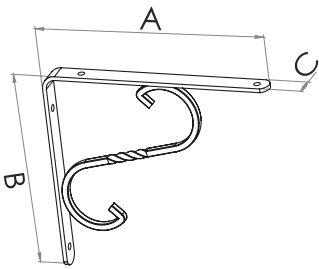

RAF ALTLARI

SHELF BRACKETS

FERFORJE RAF ALTLARI
FORGED SHELF BRACKETS

Türkiye

Kod Code	No No	Renk Color	Kutu Miktarı Pack Quantity	Koli Miktarı Carton Quantity	Fiyat (Adet) Price (Pcs.)
BA341	1	Beyaz/White	20 Adet/Pcs.	240 Adet/Pcs.	88,00₺
BA341B	1	Bakır/Copper	20 Adet/Pcs.	240 Adet/Pcs.	88,00₺
BA341SY	1	Siyah/Black	20 Adet/Pcs.	240 Adet/Pcs.	88,00₺
BA342	2	Beyaz/White	20 Adet/Pcs.	240 Adet/Pcs.	98,00₺
BA342B	2	Bakır/Copper	20 Adet/Pcs.	240 Adet/Pcs.	98,00₺
BA342SY	2	Siyah/Black	20 Adet/Pcs.	240 Adet/Pcs.	98,00₺
BA343	3	Beyaz/White	20 Adet/Pcs.	120 Adet/Pcs.	108,00₺
BA343B	3	Bakır/Copper	20 Adet/Pcs.	120 Adet/Pcs.	108,00₺
BA343SY	3	Siyah/Black	20 Adet/Pcs.	120 Adet/Pcs.	108,00₺

KOD	A	B	C
BA341	155	115	14
BA342	200	150	20
BA343	230	160	20