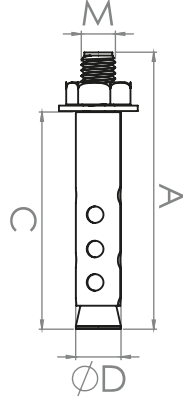

GÖMLEKLİ ÇELİK DÜBEL STEEL ANCHOR

Türkiye

KOD	A	M	C	D
ÇD650	50	M6	32	8
ÇD665	65	M6	47	8
ÇD855	55	M8	38	10
ÇD875	75	M8	55	10
ÇD1075	75	M10	55	12
ÇD1085	85	M10	65	12
ÇD1290	90	M12	65	16
ÇD12110	110	M12	80	16

Kod Code	Boyutlar Dimension	Kutu Miktarı Pack Quantity	Koli Miktarı Carton Quantity	Fiyat(Adet) Price(Pcs.)
ÇD650	M6X50	150 Adet/Pcs.	1200 Adet/Pcs.	5,50₺
ÇD665	M6X65	150 Adet/Pcs.	1200 Adet/Pcs.	5,60₺
ÇD855	M8X55	125 Adet/Pcs.	1000 Adet/Pcs.	6,80₺
ÇD875	M8X75	125 Adet/Pcs.	1000 Adet/Pcs.	7,00₺
ÇD1075	M10X75	60 Adet/Pcs.	480 Adet/Pcs.	11,80₺
ÇD1085	M10X85	60 Adet/Pcs.	480 Adet/Pcs.	13,00₺
ÇD1290	M12X90	35 Adet/Pcs.	280 Adet/Pcs.	20,40₺
ÇD12110	M12X110	35 Adet/Pcs.	280 Adet/Pcs.	24,00₺