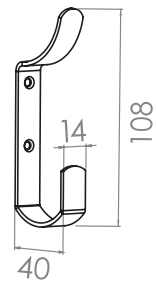

Kod Code	Renk Color	Kutu Miktarı Pack Quantity	Koli Miktarı Carton Quantity	Fiyat(Adet) Price(Pcs.)
BA860S	Sarı/Gold	40 Adet/Pcs.	400 Adet/Pcs.	25,00₺
BA860	Beyaz/White	40 Adet/Pcs.	400 Adet/Pcs.	25,00₺
BA860K	Krom/Chrome	40 Adet/Pcs.	400 Adet/Pcs.	25,00₺
BA860ST	Saten/Satin	40 Adet/Pcs.	400 Adet/Pcs.	25,00₺
BA860B	Bakır/Copper	40 Adet/Pcs.	400 Adet/Pcs.	25,00₺
BA860SY	Siyah/Black	40 Adet/Pcs.	400 Adet/Pcs.	25,00₺