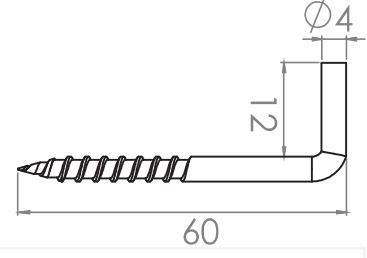

KORNİŞ VİDASI CORNICE SCREW

Türkiye

Kod Code	Boyut Dimension	Kutu Miktarı Box Quantity	Koli Miktarı Carton Quantity	Fiyat (Adet) Price (Pcs)
BA9246	4x60	100 Adet / Pcs	3000 Adet / Pcs	2,200 ₺

KOD	A	B
BA9514	28	3,50
BA9516	31	3,80
BA9518	35	4,40
BA9520	42	4,60

HALKALAR RINGS

Türkiye

Kod Code	No No	Kutu Miktarı Box Quantity	Koli Miktarı Carton Quantity	Fiyat (Adet) Price (Pcs)
BA9514	14	100 Adet / Pcs	2400 Adet / Pcs	5,000 ₺
BA9516	16	100 Adet / Pcs	2400 Adet / Pcs	5,500 ₺
BA9518	18	100 Adet / Pcs	1200 Adet / Pcs	6,000 ₺
BA9520	20	100 Adet / Pcs	1200 Adet / Pcs	7,000 ₺

DÜZ KİLİT KARŞILIĞI STRIKE PLATE

Türkiye

Kod Code	Renk Color	Kutu Miktarı Box Quantity	Koli Miktarı Carton Quantity	Fiyat (Adet) Price (Pcs)
BA461ST	Saten / Satin	50 Adet / Pcs	500 Adet / Pcs	25,00 ₺
BA460KD	Kadmiyum / Cadmium	50 Adet / Pcs	500 Adet / Pcs	17,00 ₺